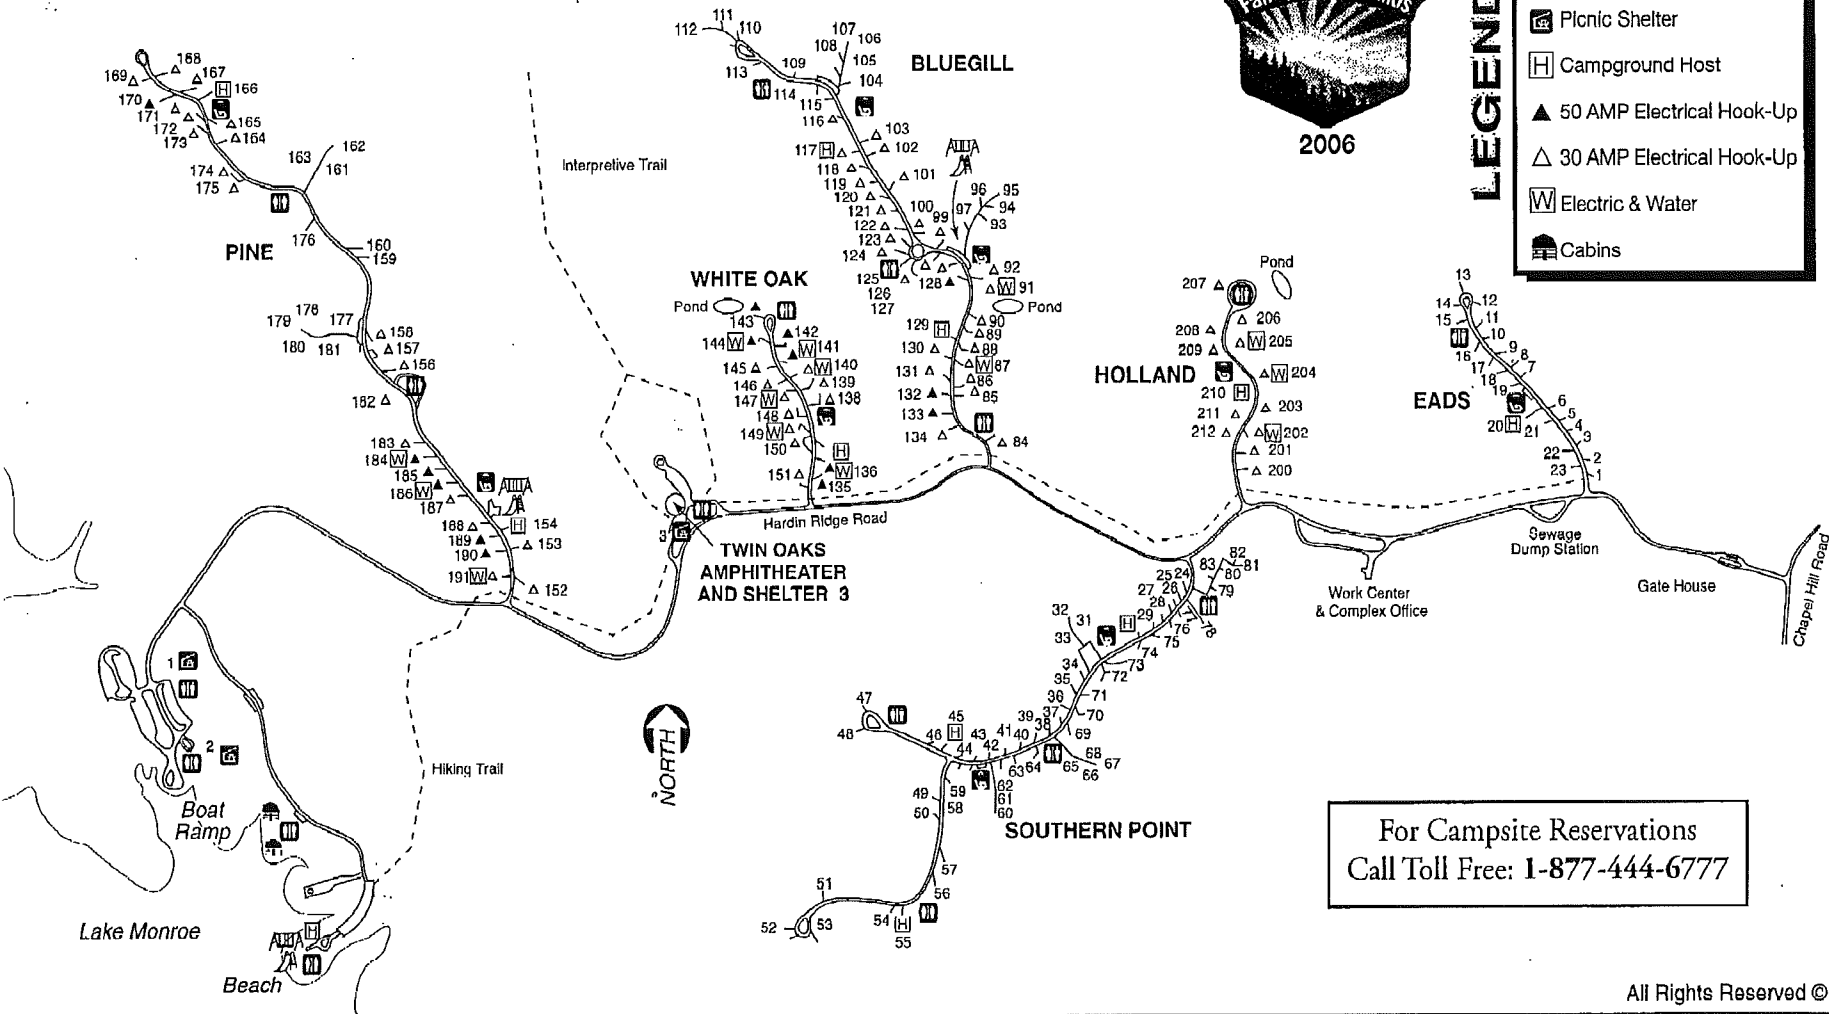

LEGEND

- Shower/Toilet
- Restrooms
- Picnic Shelter
- Campground Host
- 50 AMP Electrical Hook-Up
- 30 AMP Electrical Hook-Up
- Electric & Water
- Cabins