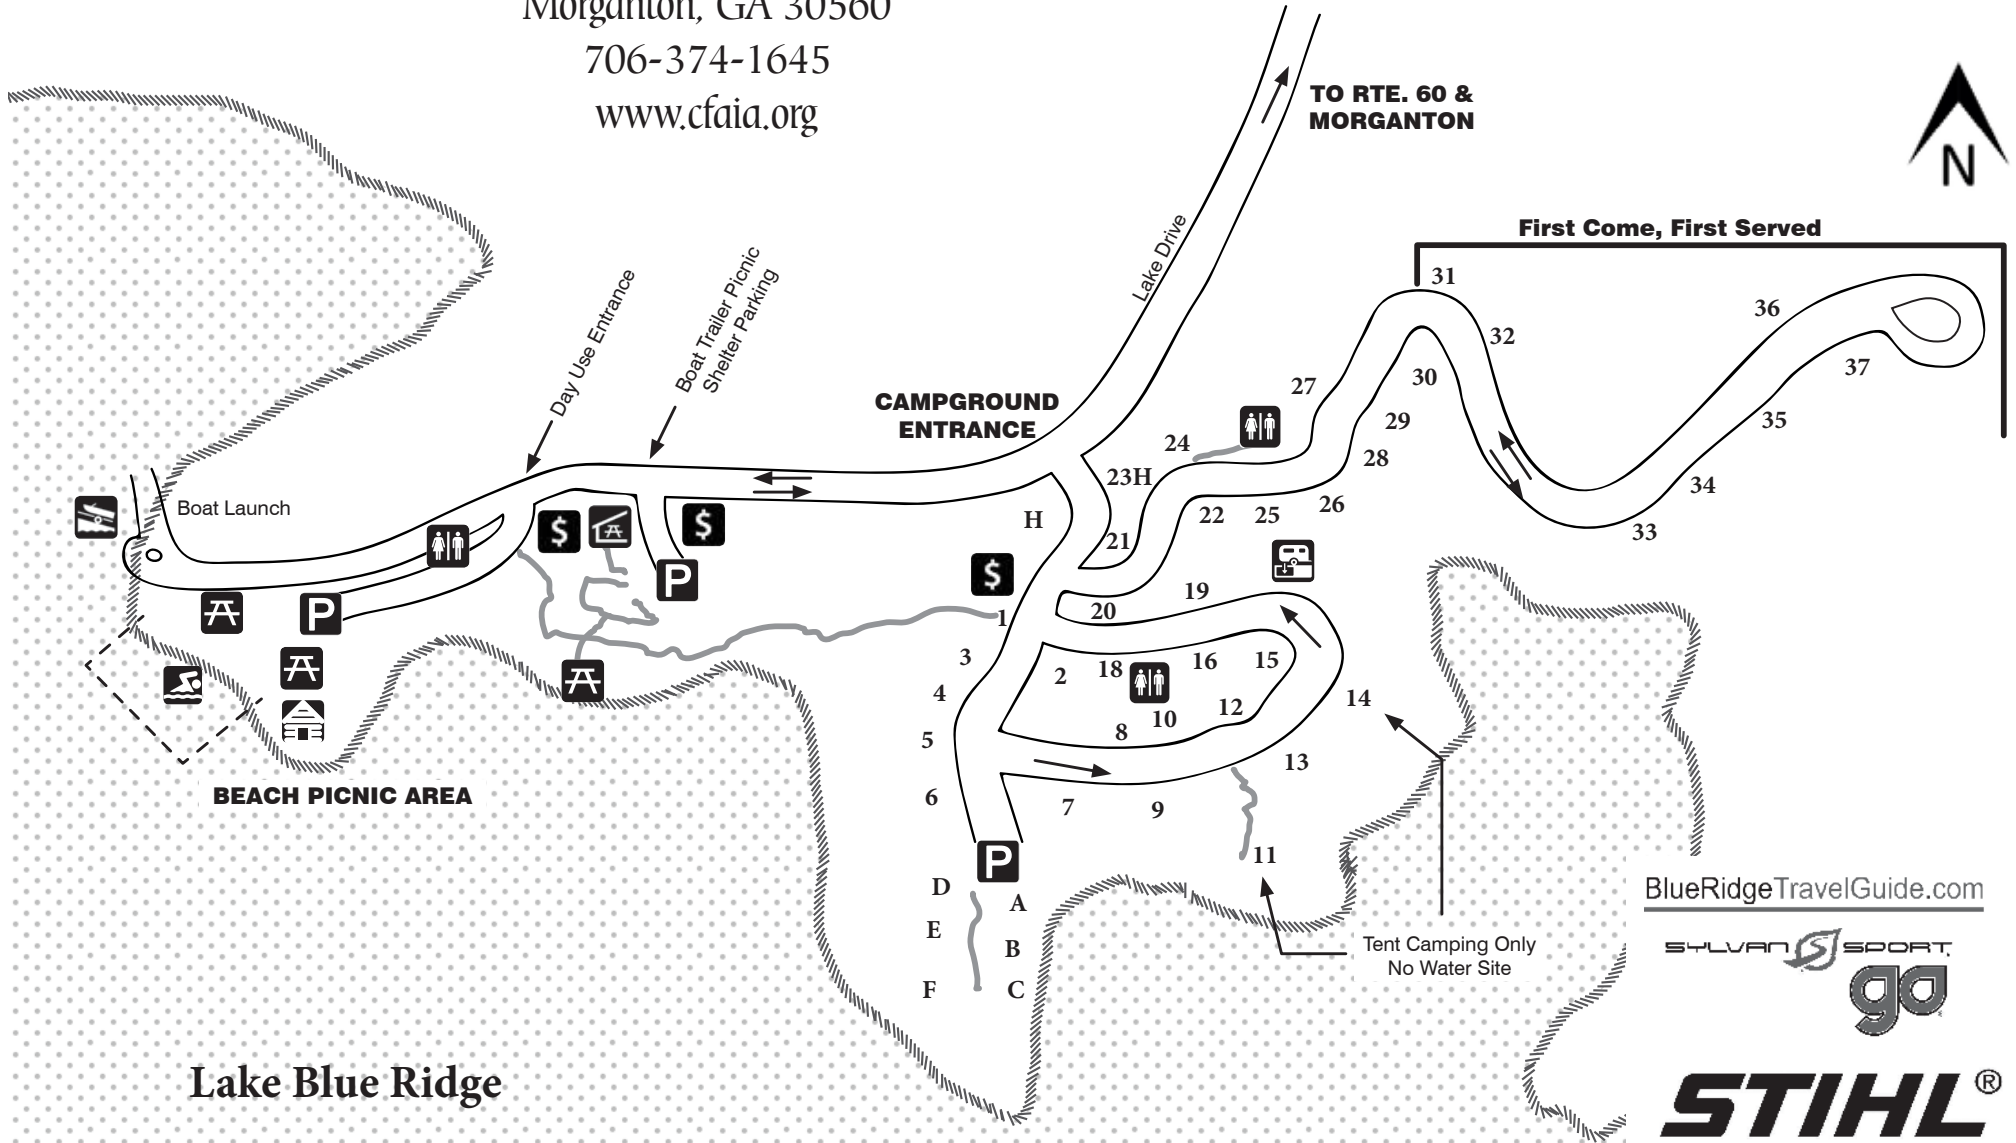

Morganton Point Recreation Area

Blue Ridge Ranger District
Chattahoochee National Forest

475 Lake Drive
Morganton, GA 30560
706-374-1645
www.cfaia.org

LEGEND	
	Boat Launch
	Campsites
	Fee Area
	Host Site
	Parking
	Picnic Area
	Picnic Shelter
	Restrooms
	Dump Station
	Concessions Stand
	120, 30, 50 amp Electric & Water 1-8, 10, 12, 13, 15, 18-22, 24-29 Full Hook-up w/50 amp 16 Standard Sites 31-37 & A-F Double Sites 9, 13 Reservations available on all sites except 31-37

BlueRidgeTravelGuide.com

Lake Blue Ridge